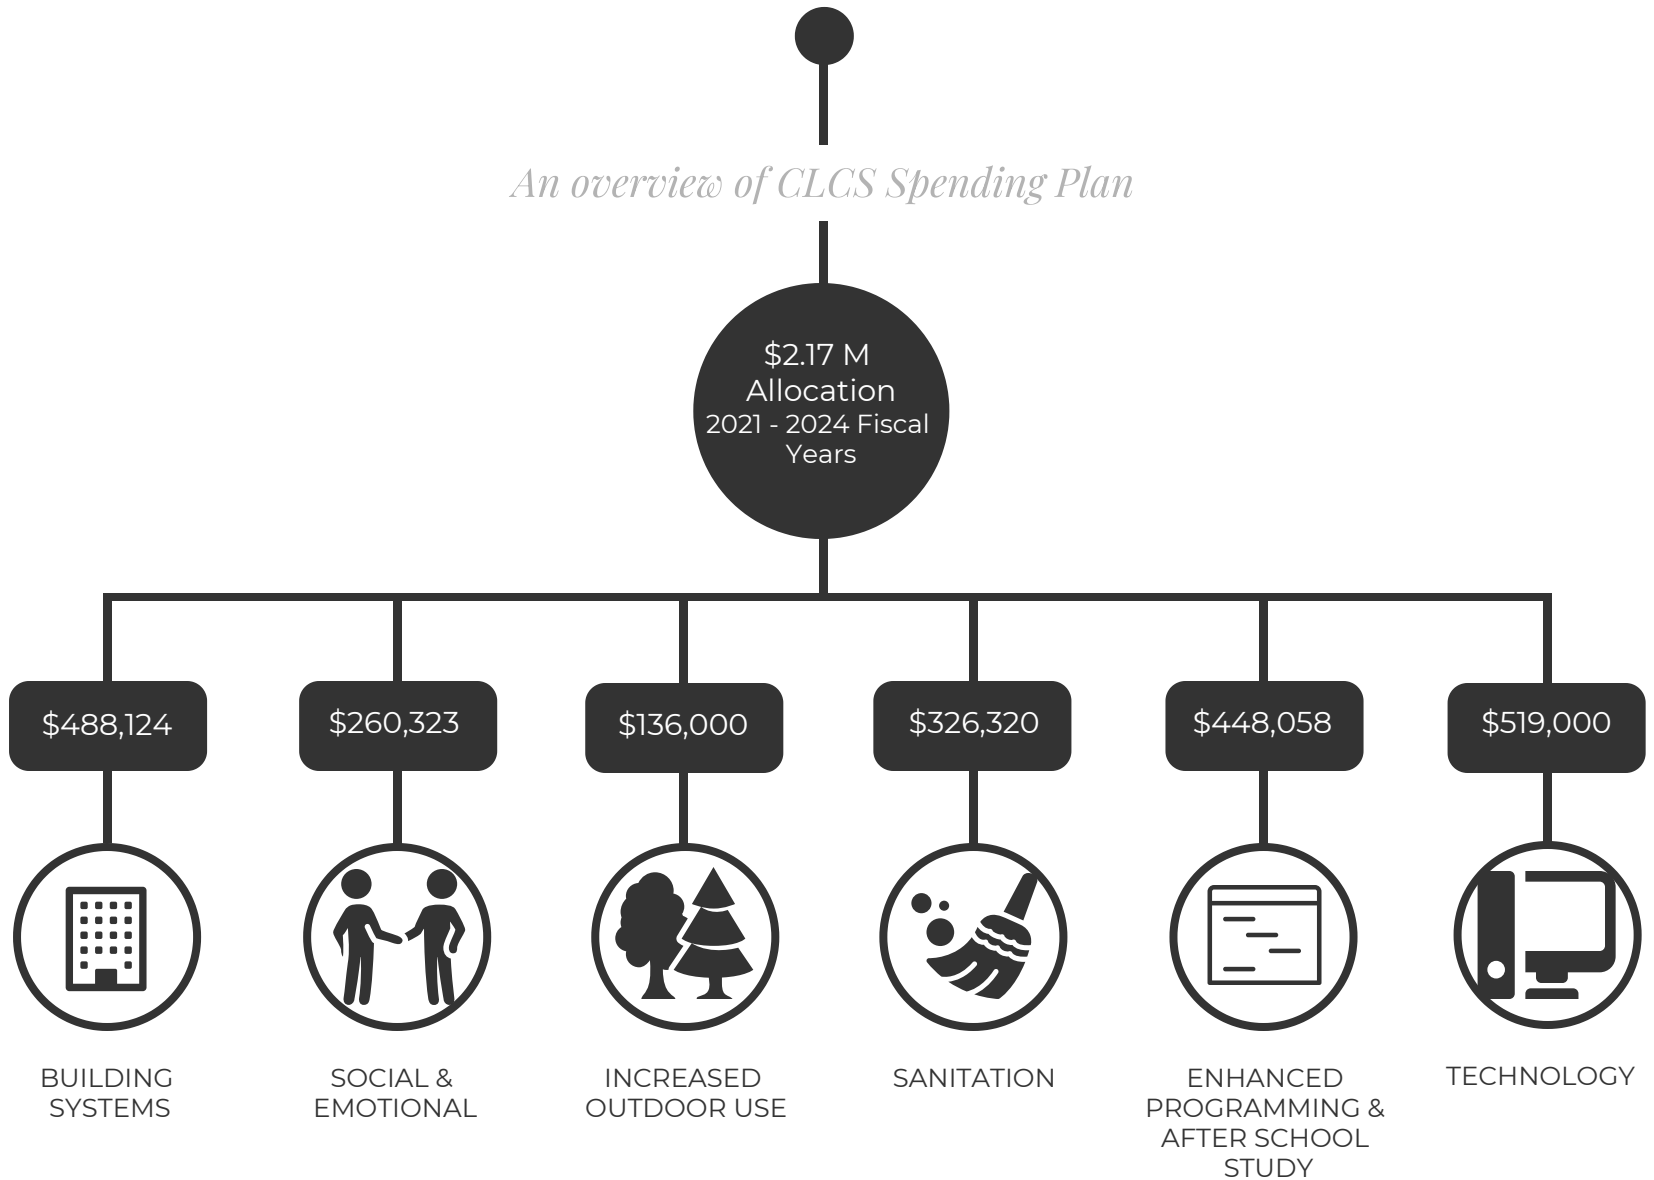

# American Rescue Plan

*An overview of CLCS Spending Plan*

- STEM/Enrichment Teacher
- Counselor/Behavioral Health (6,7,8)
- Community Cares Specialist
- Air Filters
- Water Bottle Filling Stations
- High School Adventure Club
- Academic Intervention
- Peer Education
- STEAM Room
- Elementary after school study
- Chromebook cases

- Floor scrubber
- Washer/dryer units
- Entrance floor mats
- Cleaners (2)
- Mental health programming
- Communication software
- Smartboard replacement and upgrades
- HVAC ductwork cleaning
- Outdoor classroom
- PPE
- Additional storage space