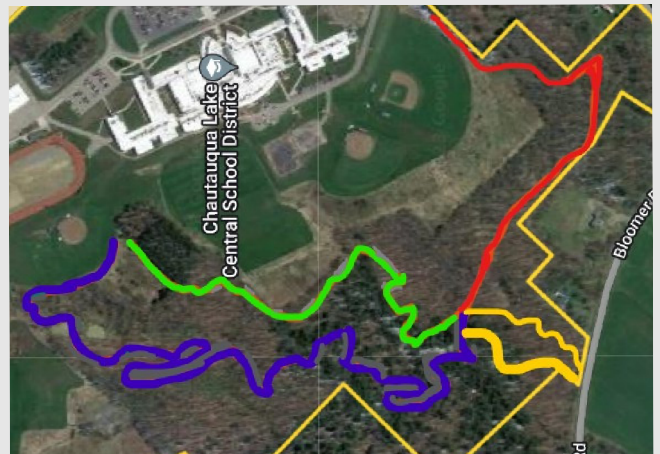

CHAUTAUQUA LAKE

ADVENTURE TRAIL SYSTEM

This is an outdoor learning space for students during regular school hours. Community use of this trail is welcome when school is not in session.

Carry in Carry Out,
Leave no Trace.
Enjoy the woods, but don't disturb it.

No ATVs, motorized bikes, or other motorized vehicles.
No horses.

No alcohol, smoking, or drug use.
No hunting or trapping,
no firearms.
No camping and no fires.

Pets must be on a short leash,
and clean up after pets.

Our trails are approximately 2.7 miles total. Trails are marked with color-coded arrow blazes in both directions.

Lake (blue) Rusty Saw (yellow)
Spruce (green) Orchard (red)

Stay on the marked trail, our map is also available on our website.